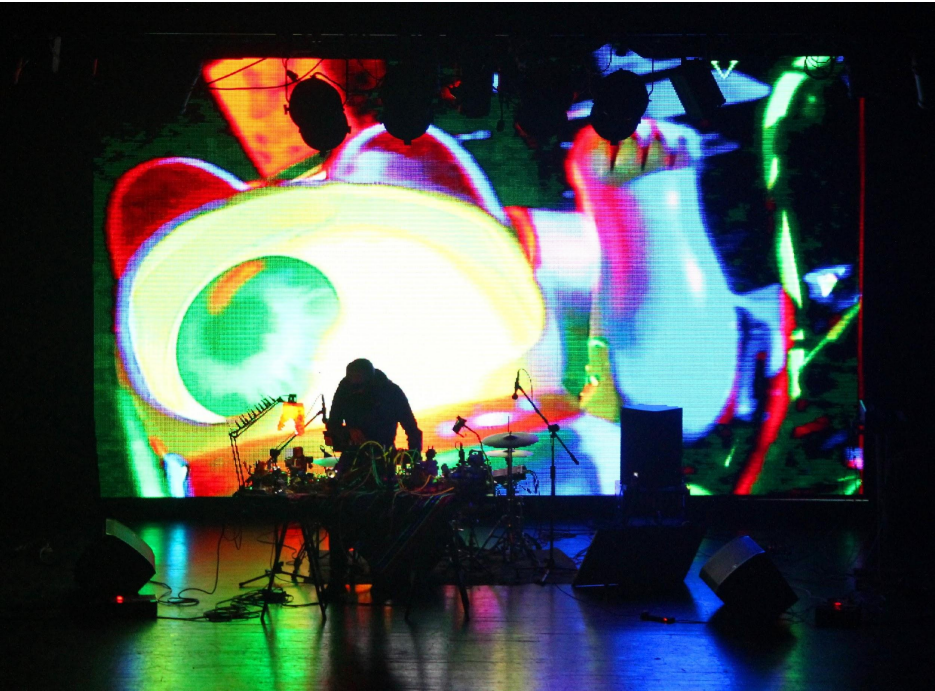

EXAMPLES OF BOTH VIDEO SETUPS:

REGULAR (Ratio 4:3)