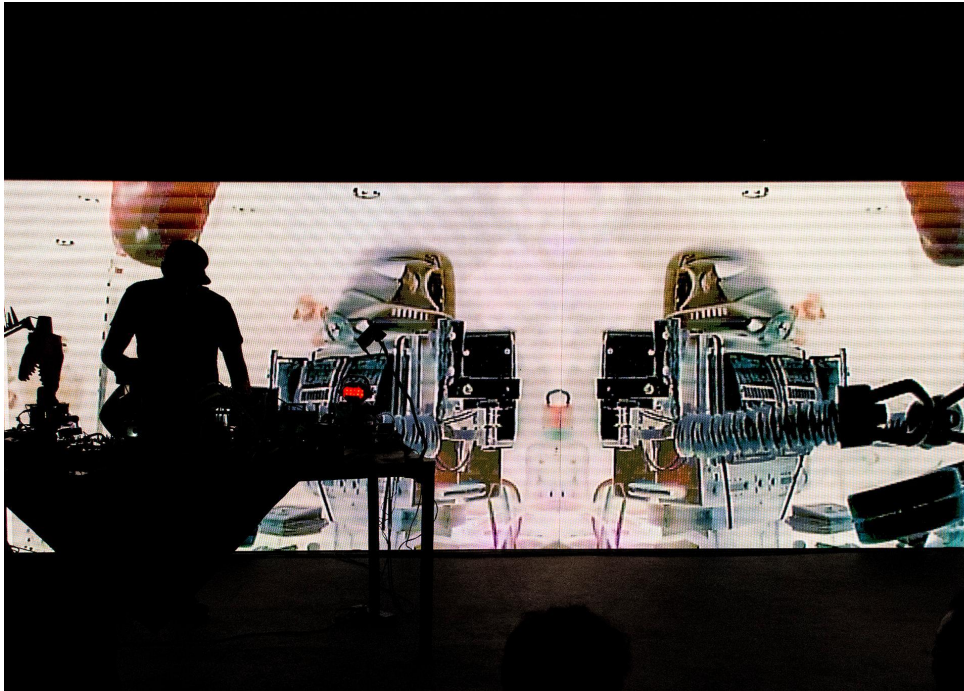

LED widescreen (Ratio 16:6)

info@jcrowe.xyz
+54 911 67495664
www.jcrowe.xyz

The logo for JCrowe is a stylized yellow graphic of a microphone and a cable, with the name 'JCrowe' written in a bubbly, yellow font. Below the logo, the contact information is listed in a bold, red font.