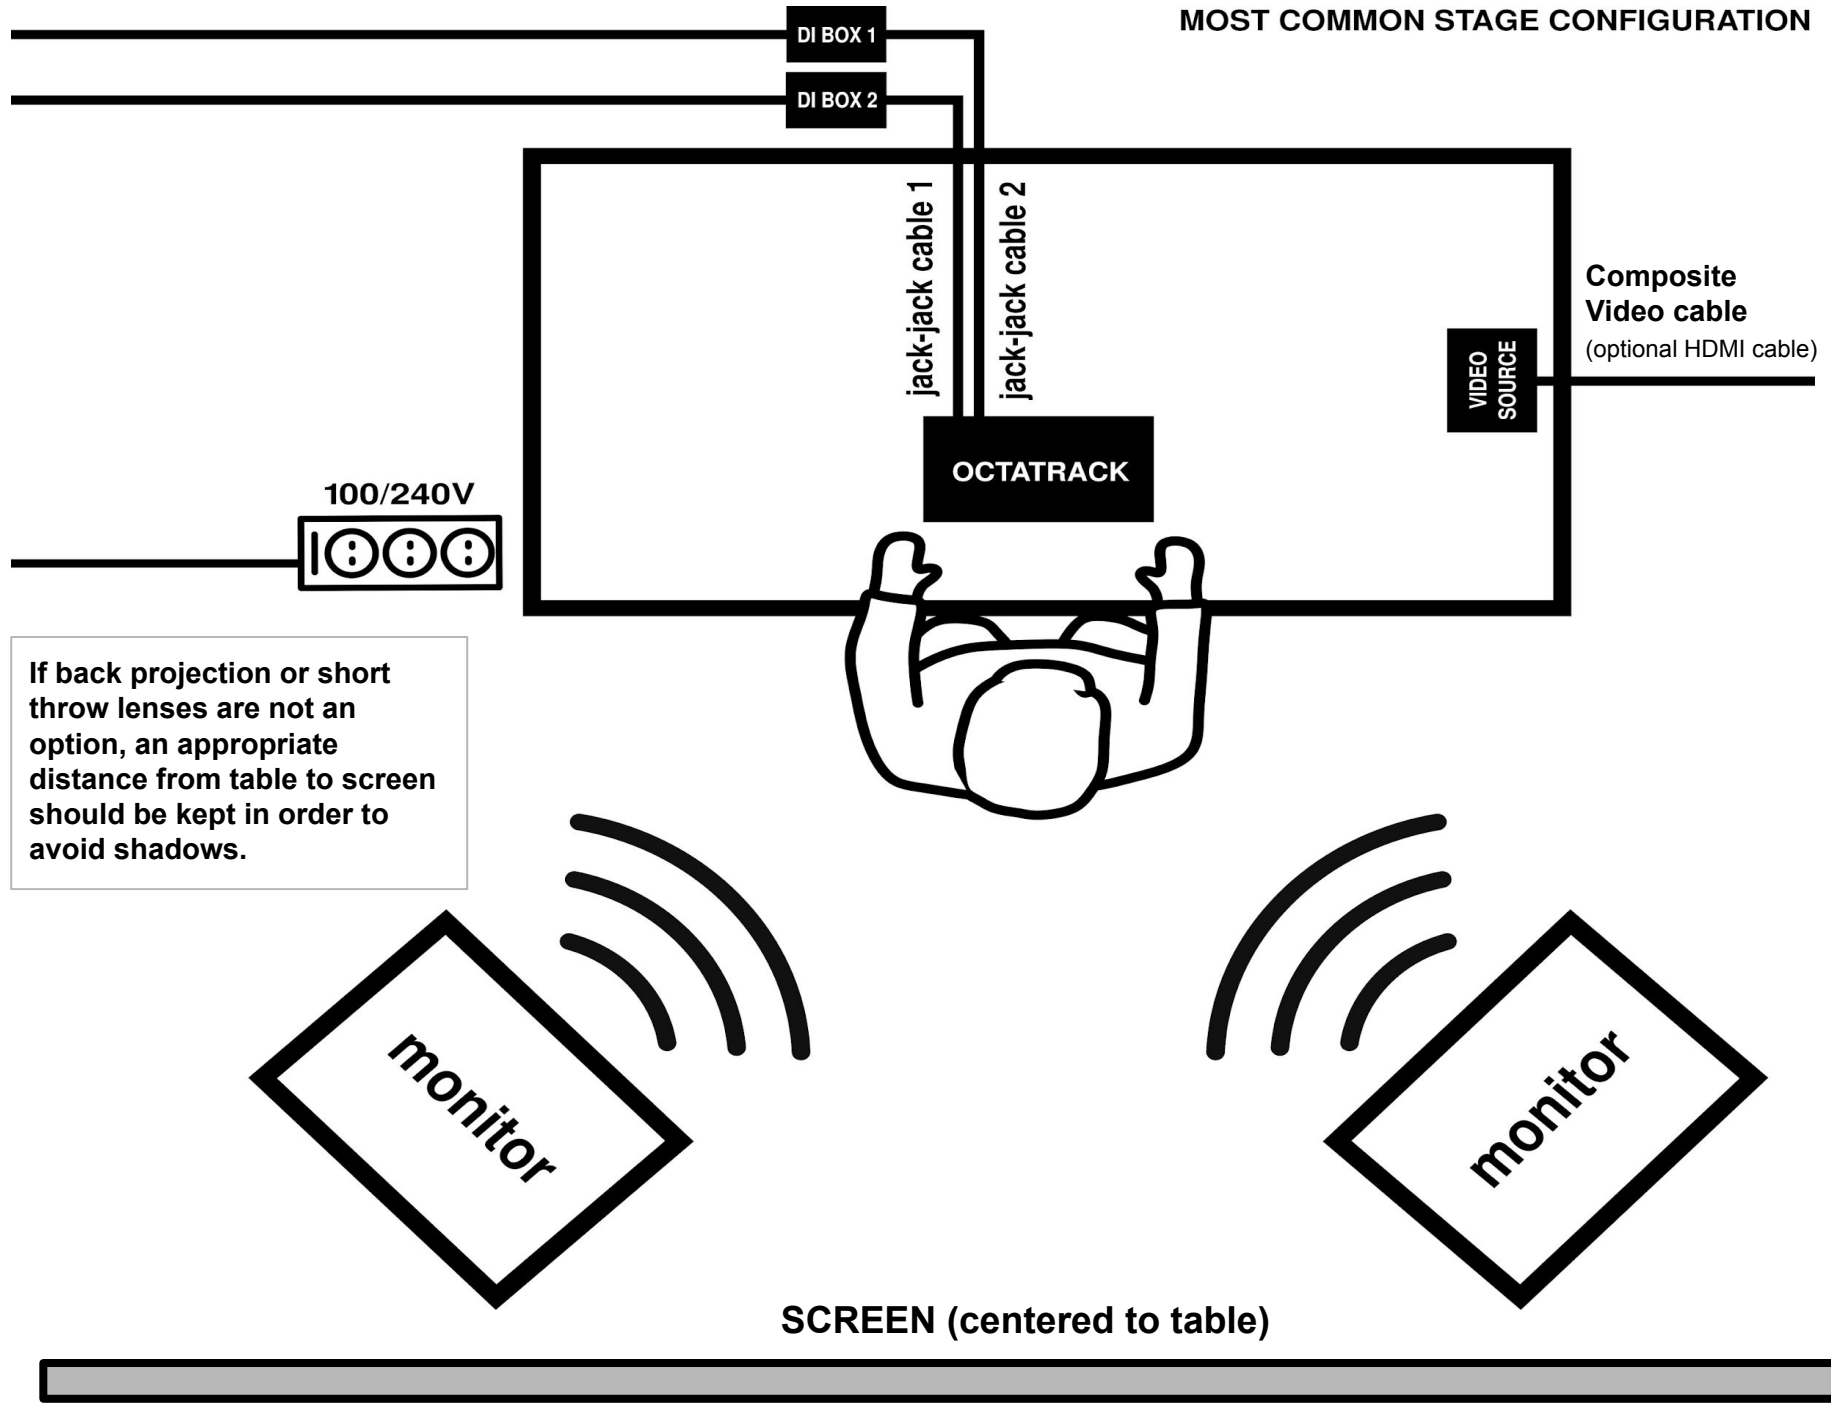

J. CROWE

LUDOTECNIA
TECHNICAL RIDER

MOST COMMON STAGE CONFIGURATION

EQUIPMENT TO BE PROVIDED BY THE PROMOTER

TABLE:

dimension : Length: no less than 160cm - Width: no less than 80 cm - Height: approx.. 80cm (dressed in black if possible)
Plank must be no thicker than 3cm in order to grab three lamp clamps (If not possible, clamps must be screwed to the table)

- Option 1 (Regular setup)**
 - 1x composite video (RCA) cable** with enough length to cover the distance between stage table and projector input. Composite Video Signal is always preferable but if not available, an HDMI cable with same length properties is an option (Composite to HDMI converter will be provided by the artist).
DLP projector, ideally with short throw lens and lamp with no more than 100 hours of use (Ratio: 4:3)

 - Option 2 (Panoramic LED screen)**
- 1 Composite (RCA) Video Cable - Length: from table to computer.
1 Analog to Digital video Capture device (BlackMagic Intensity Shuttle USB can be provided by artist – ask in advance)
1 Computer with live video processing software to duplicate and mirror video capture in real time (Ratio 16:6)
1 suitable connection cable from computer to LED Screen Control System.

AUDIO:

1 audio monitor, stereo mix
2x JACK - JACK (6,35mm – 1/4”) plugs – Length: <150cm
2x mono direct boxes or 1x stereo direct box

POWER:

1x extension cord (100/240V)

TIME:

Performance length : 20 to 45 min (to arrange with promoter)
Assembly time: 1h 45min
Disassembly time: 1h
Sound and video check: 20 min